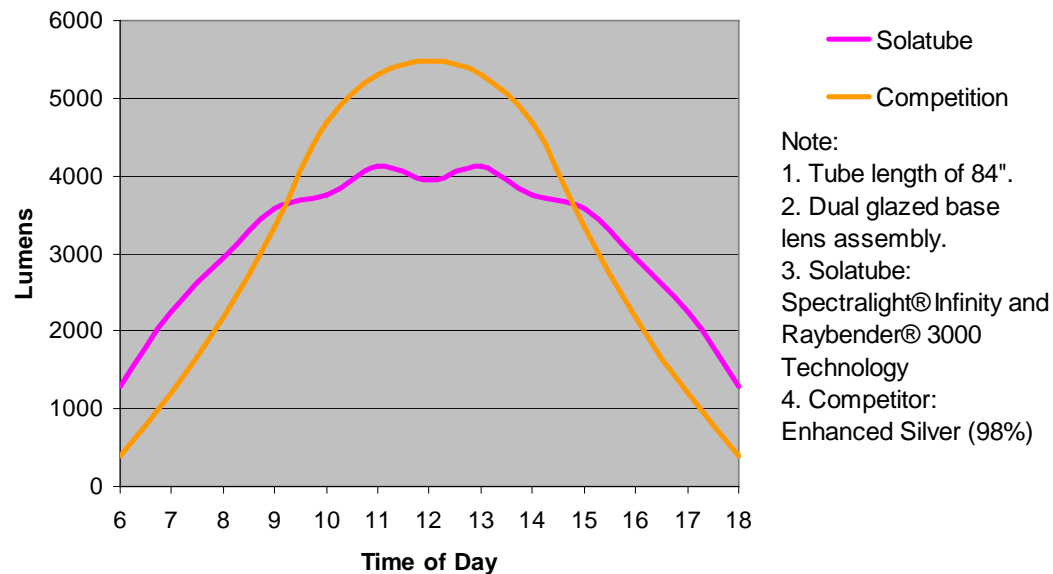

Solatube Daylighting System Performance

Lumen Output Solatube vs. Competitive Products

A Comparison of Hourly Lumen Performance for a Typical Summer Day in Mid-America (Denver) With a 14" Diameter Tube

Solatube Daylighting System Performance

Lumen Output Solatube vs. Competitive Products

A Comparison of Hourly Lumen Performance for a Typical Winter Day in Mid-America (Denver) With a 14" Diameter Tube